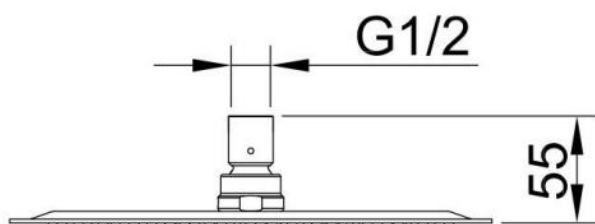

Brand : CAE, China
Name : Round slim overhead shower 10
Item Code : 53.132401
Color / Finish: Chrome Plated
Dimensions : Ø 250 mm

Product info:

- Overhead Shower

Flushing of pipe must be done before fittings are installed. Failure to do so voids the warranty.