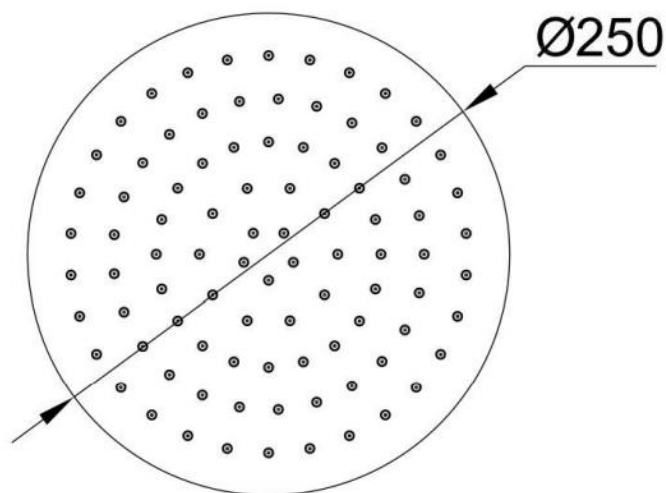

Brand : CAE, China
Name : Round slim overhead shower 10
Item Code : 53.132401
Color / Finish: Chrome Plated
Dimensions : Ø 250 mm

Product info:

- Overhead Shower

Flushing of pipe must be done before fittings are installed. Failure to do so voids the warranty.